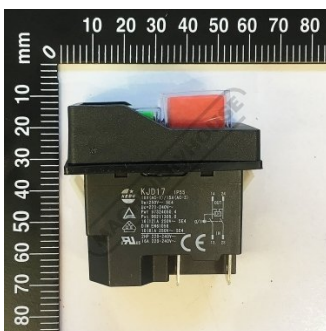

Product Brochure For 4DB0082

SWITCH KEDU KJD17 (220V) - #82

Suits: HF-35 + other models

Ex GST
\$54.00

Inc GST
\$62.10

ORDER CODE:

4DB0082

Specific Features