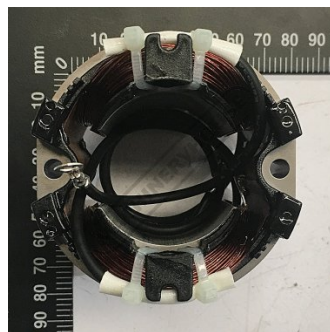

Product Brochure For 4DB0041

STATOR - #41

110V-220V-73X42X45

Suits: HF-35 + other models

Specific Features

Top View

Side View