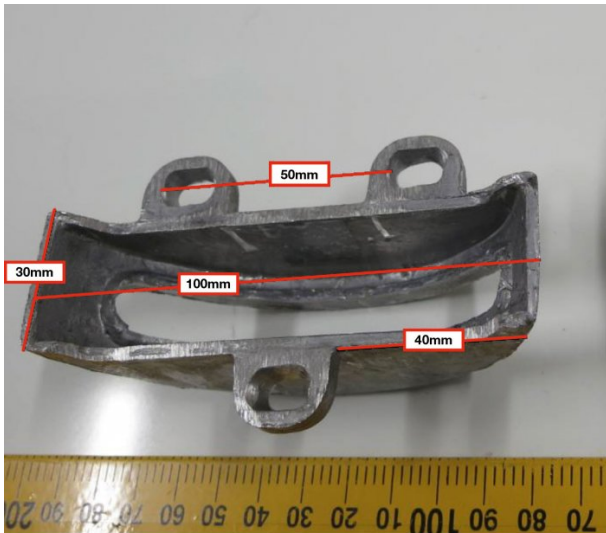

Product Brochure For 4BX042

TRUNNION - #43

100042

Suits: BP-14A (W403)

Please Call

Specific Features

Trunnion Reverse Side