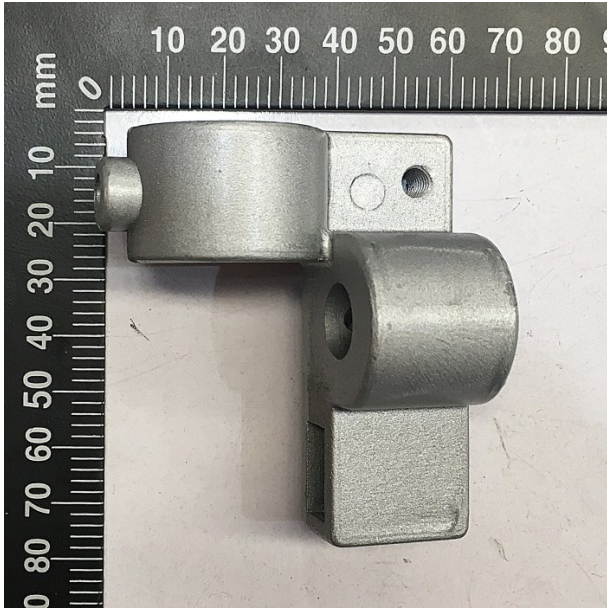

Product Brochure For 4BX0051

SUPPORT BRACKET POST - #5

10005-1

Suits: BP-14A (W403 + other models)

Specific Features

Top View

Side View