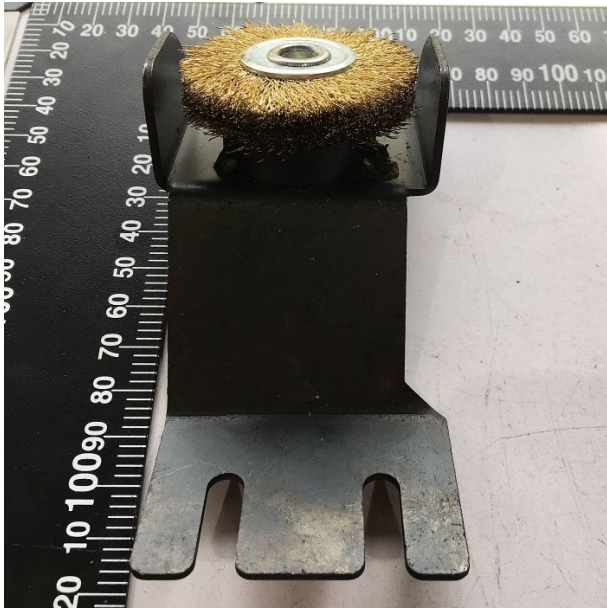

Product Brochure For 4BM1084A

WIRE BRUSH + HOLDER ASSY - #84

50 OD x 13W x 6 ID
Suits: EB-320DS + other models

Please Call

Distance between legs: _____ 4BM1084A

Specific Features

Rear View