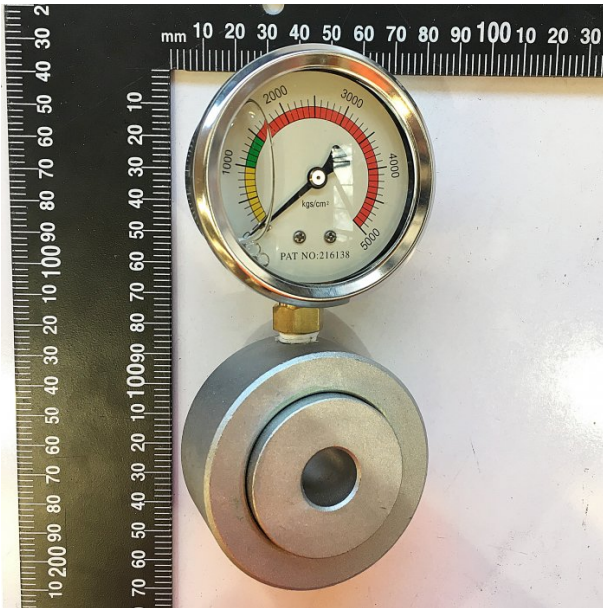

Product Brochure For 4BM0105

BLADE TENSION GAUGE - #105

Suits: EB-320DS + other models

Please Call

Distance between legs:

4BM0105

Specific Features

Side View