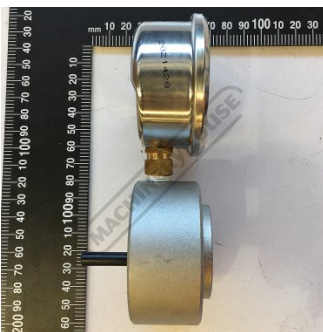

Product Brochure For 4BM0105

BLADE TENSION GAUGE - #105

Suits: EB-320DS + other models

Please Call

Distance between legs:

4BM0105

Specific Features

Side View

Rear View