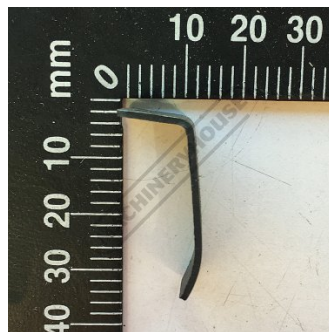

Product Brochure For 3WQ218

SPRING PLATE - #218

Suits: BP-360 + other models

Specific Features

Top View

Side View