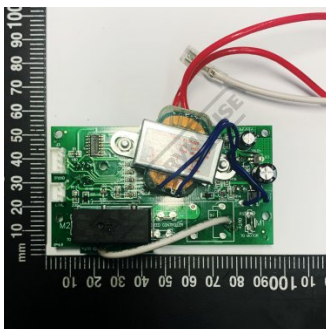

Product Brochure For 3WL0086A

DISPLAY CONTROL BOARD NEW - #86

SINGLE RELAY TYPE

Suits: WL-14V

Please Call

Specific Features

1