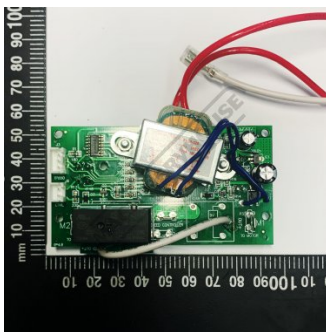

Product Brochure For 3WL0086A

DISPLAY CONTROL BOARD NEW - #86

SINGLE RELAY TYPE

Suits: WL-14V

Please Call

Specific Features

1