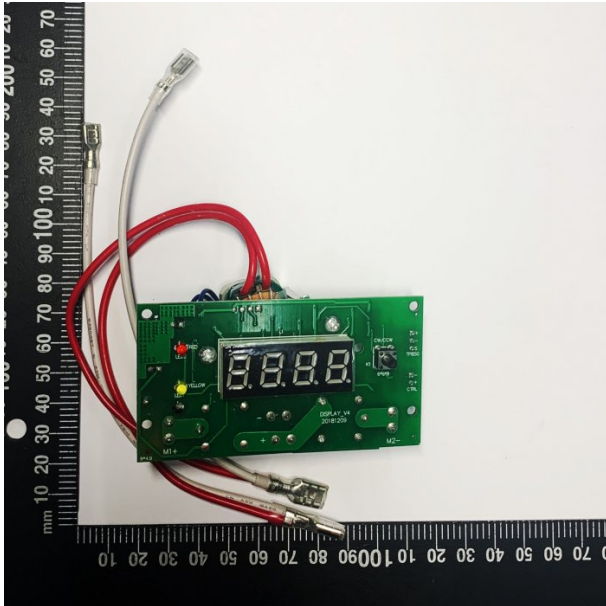

Product Brochure For 3WL0086A

DISPLAY CONTROL BOARD NEW - #86

SINGLE RELAY TYPE

Suits: WL-14V

Please Call

Specific Features

1