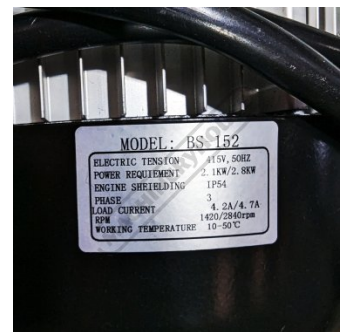

Product Brochure For 3SK0040A

MOTOR 2 SPEED NEW TYPE - #40

Suits: BS-152

Please Call

ORDER CODE:	3SK0040A
MODEL:	~
Motor Power (kW / hp):	~
Speed (rpm):	~
Shaft Diameter (mm):	~
Reversible Motor (Yes / No):	~
Fan Cooled (Yes / No):	~
Voltage (V):	~
Amps Required:	~
Input Power Supply Connection:	~

Specific Features

4