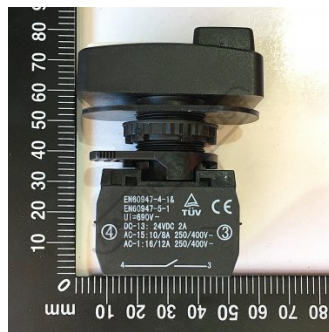

Product Brochure For 3MG3013

ON-OFF PUSH SWITCH - #13

#03338120S1.3

Suits: BF-20LV + other models

Please Call

ORDER CODE:

3MG3013

Specific Features

Top View

Side View