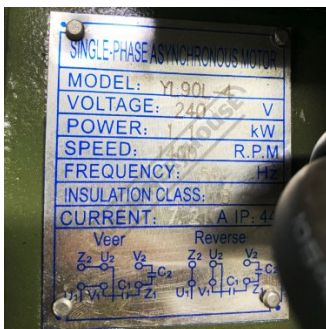

Product Brochure For 3HX9001

**MOTOR - #**

1.5HP 240V

Suits: RR-24

**Specific Features**

Image 2

Image 3

Image 4