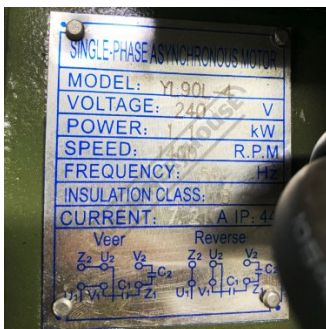

Product Brochure For 3HX9001

MOTOR - #

1.5HP 240V

Suits: RR-24

Specific Features

Image 2

Image 3

Image 4