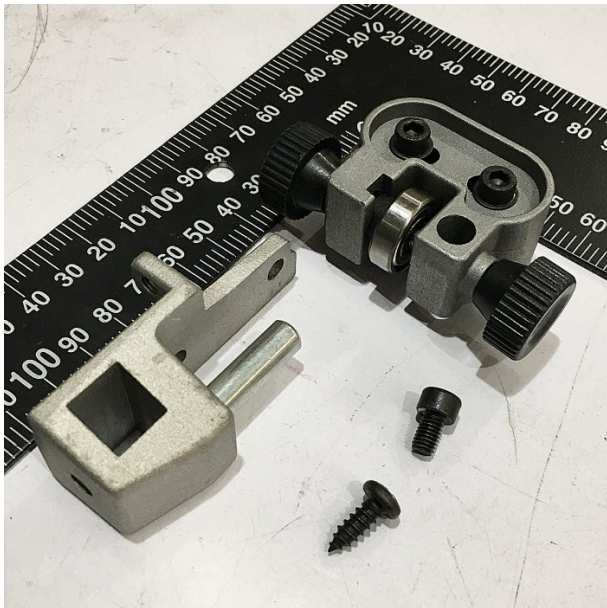

Product Brochure For 2WQ098

UPPER BEARING GUIDE - #98~112

ASSEMBLY

Suits: BP-255 + other models

Specific Features

Top View