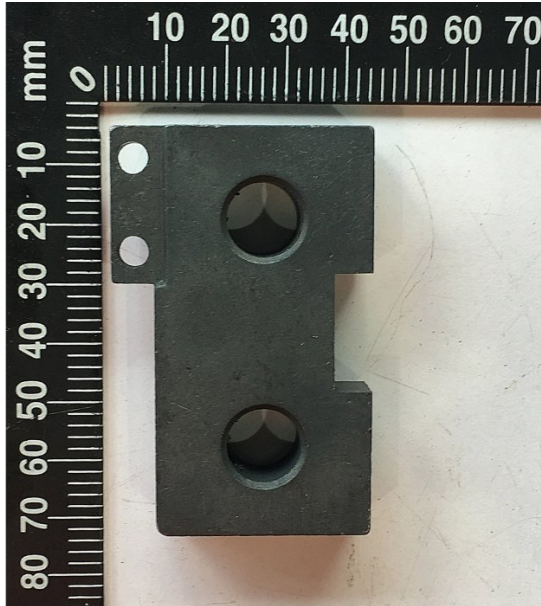

## BRACKET LOWER BLADE GUIDE - #175

Suits: BP-630 (W429) + other models

Please Call

### Specific Features

Side View