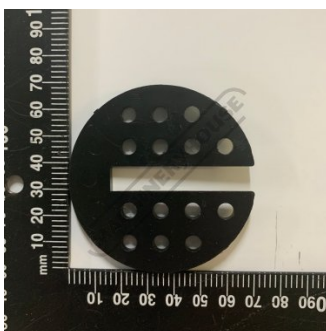

Product Brochure For 2WG127

**ROUND TABLE INSERT - #127**

#135010

Suits: SBW-4300A/4800A BP430/480B/SAW + other models

**Ex GST**  
**\$22.00**

**Inc GST**  
**\$25.30**

**Specific Features**

Image 2