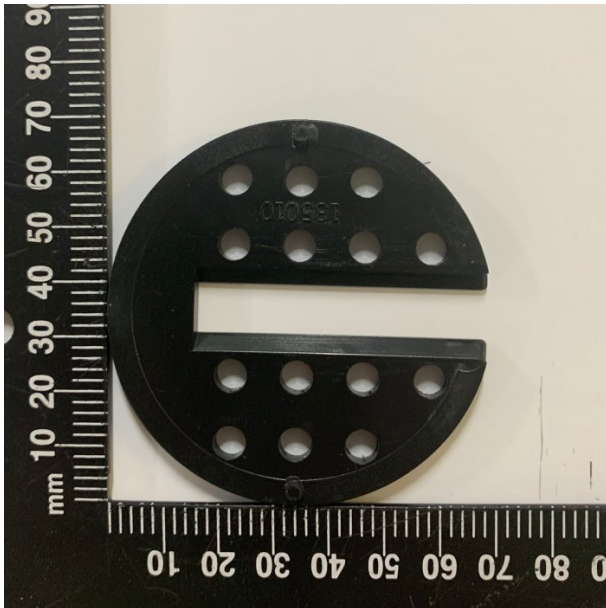

Product Brochure For 2WG127

**ROUND TABLE INSERT - #127**

#135010

Suits: SBW-4300A/4800A BP430/480B/SAW + other models

**Ex GST**  
**\$22.00**

**Inc GST**  
**\$25.30**

**Specific Features**

Image 2