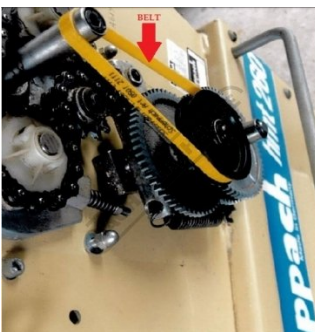

Product Brochure For 2TJ6028A

BELT DRIVE (FLAT) 348 x 8mm - #

#05012111 (YELLOW BELT)

Suits: HMS2600 + other models

Please Call

ORDER CODE:

2TJ6028A

Specific Features