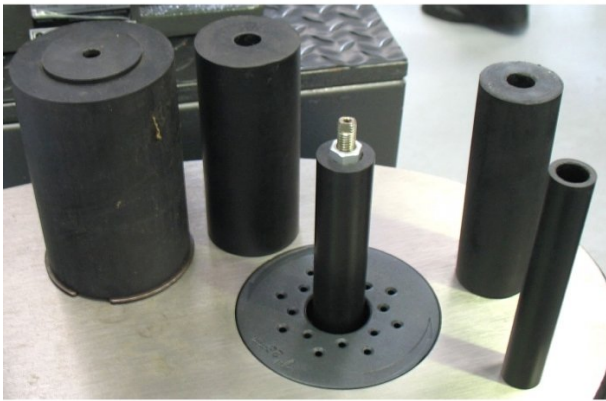

Product Brochure For 2SZ4080

---

**RUBBER SLEEVE PKT 5 - #**

Suits: OS-58

Please Call

**Specific Features**

Image 2