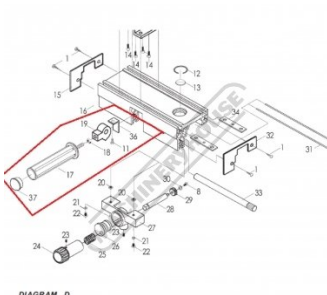

Product Brochure For 2SY4736

**LOCK HANDLE - #17~19+36+37**

ASSEMBLY

Suits: PS-1810 (W700)

**Specific Features**

DIAGRAM D

2SY4736 FENCE HANDLE LOCK ASSY