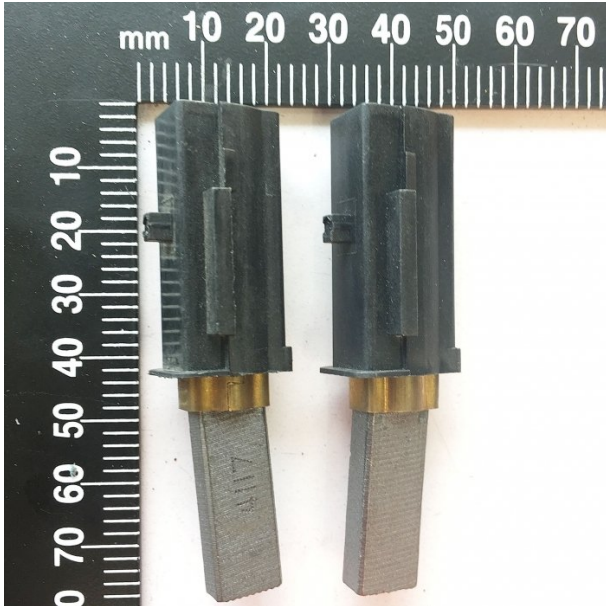

Product Brochure For 2SC1001

**BRUSH FOR MOTOR SET OF 2 - #**

10.8mm x 6.2mm

Suits: SB-375 + other models

Please Call

ORDER CODE: 2SC1001  
Size: Motor Brushes