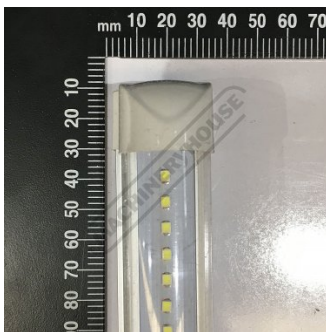

Product Brochure For 2SC0012A

LED LIGHT - #10

Suits: SB-375 + other models

Please Call

ORDER CODE:

2SC0012A

Specific Features

Detail View