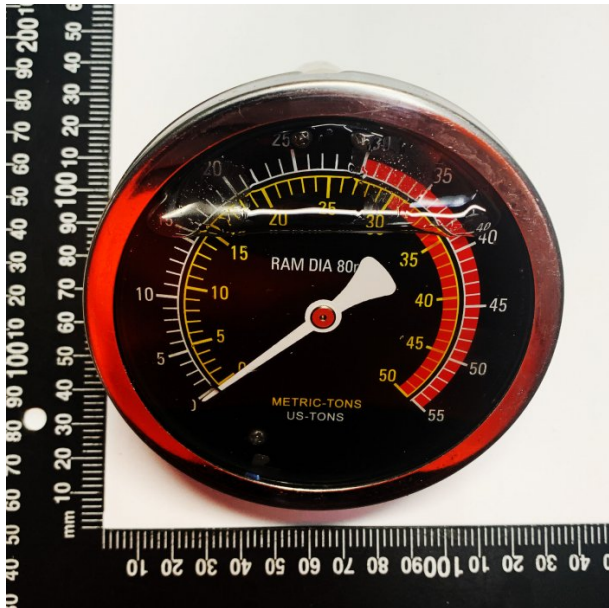

# PRESSURE GAUGE - #13

Suits: HPM-30 + other models

Please Call

ORDER CODE: \_\_\_\_\_

2PY013