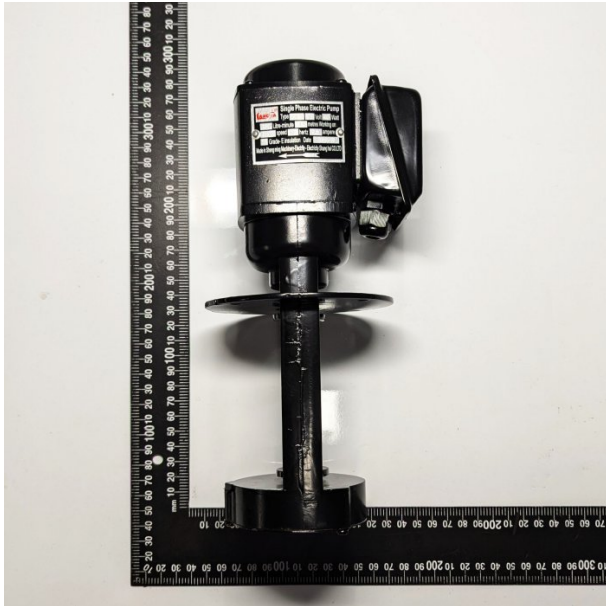

Product Brochure For 2LX9443

- 2LX9443

COOLANT PUMP

T/S AL-336+OTHERS

Description

PCD= 70MM

LEG LENGTH= 127MM

ORDER CODE:	2LX9443
MODEL:	~
Type:	~
Tank Capacity (Litre):	~
Discharge at 1 metre Lift (L/min):	~
Length (L) (mm):	~
Submerge Depth (L1) (mm):	~
4 Mount Holes (PCD) (mm):	~
Threaded Outlet (BSPT):	~
A (mm):	~
B (mm):	~
C (mm):	~
D (mm):	~
E (mm):	~
F (mm):	~
G (mm):	~
H:	~
I (mm):	~
J (mm):	~
K (mm):	~
Motor Power (hp):	~
Voltage / Amperage (V / amp):	~
Dimensions (L x W x H) (mm):	~
Nett Weight (kg):	~