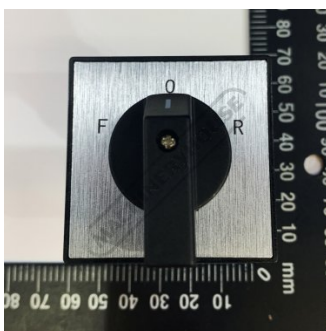

Product Brochure For 2LV9999

FWD REV SWITCH BEZEL - #

45MM L149

Suits: AL-250G + other models

ORDER CODE:

2LV9999

Specific Features

Image 2