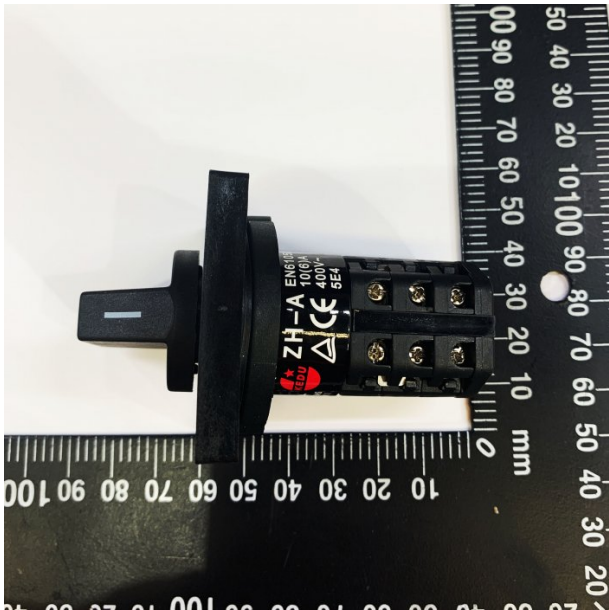

Product Brochure For 2LV9999

FWD REV SWITCH BEZEL - #

45MM L149

Suits: AL-250G + other models

ORDER CODE:

2LV9999

Specific Features

Image 2