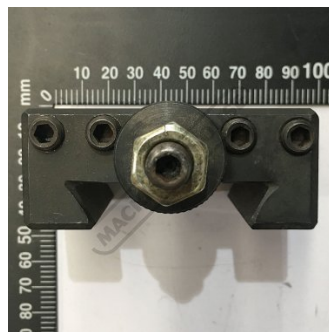

Product Brochure For 2JA6051A

**TOOL HOLDER FOR QCTP - #**

APPROX 85MM LONG

Suits: CL-38

**Specific Features**

Top View

Side View