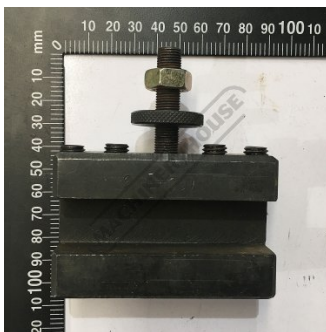

Product Brochure For 2JA6051A

**TOOL HOLDER FOR QCTP - #**

APPROX 85MM LONG

Suits: CL-38

**Specific Features**

Top View

Side View