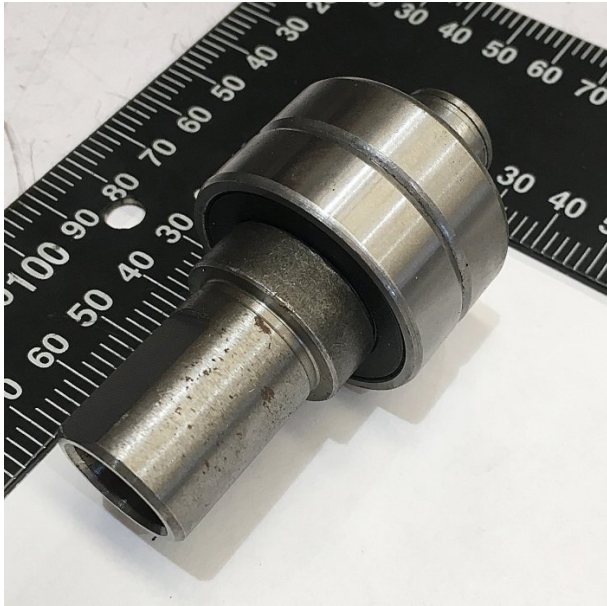

Product Brochure For 2DY063

**KEYWAY SPINDLE UNIT - #63~65**

Suits: BD-325 + other models

Ex GST  
\$24.00

Inc GST  
\$27.60

**Specific Features**

Side View

Top View