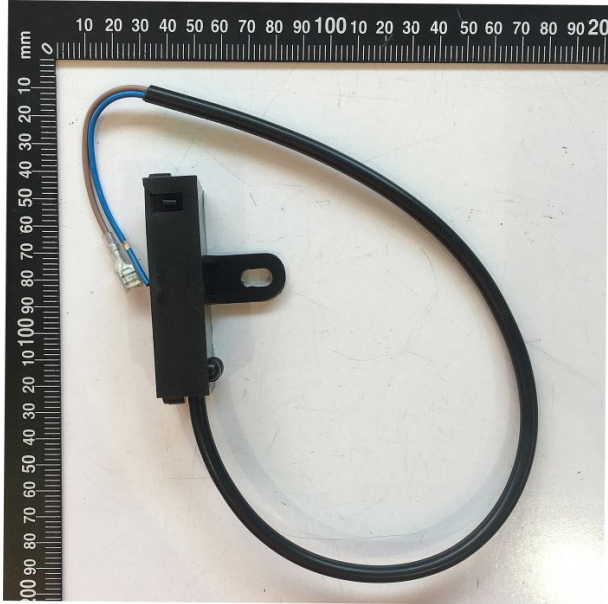

Product Brochure For 2DY050

MICRO SWITCH INCLUDING BOX - #50

Suits: PD-325 + other models

Please Call

Specific Features

Side View