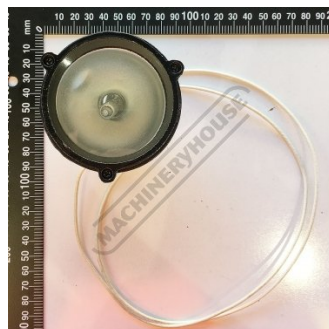

Product Brochure For 2DV9999

WORKING LAMP 24V 35W - #

Suits: GHD-38A

ORDER CODE:

2DV9999

Specific Features

Rear View

Front View