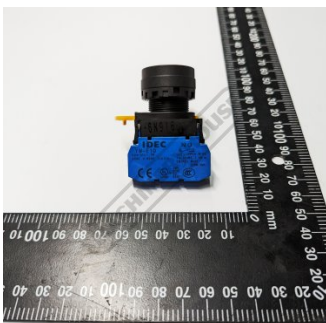

Product Brochure For 2DV9008

START SWITCH PUSH BUTTON -

Suits: GHD-38A + other models

ORDER CODE: _____ ~

Specific Features

Side View