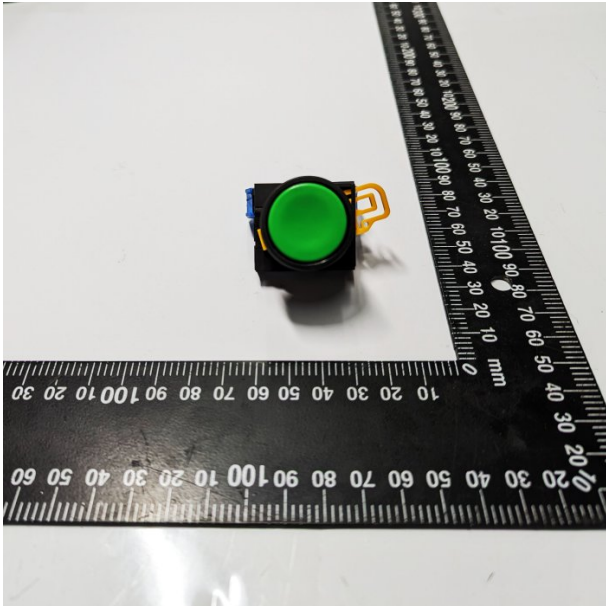

Product Brochure For 2DV9008

START SWITCH PUSH BUTTON -

Suits: GHD-38A + other models

ORDER CODE: _____ ~

Specific Features

Side View