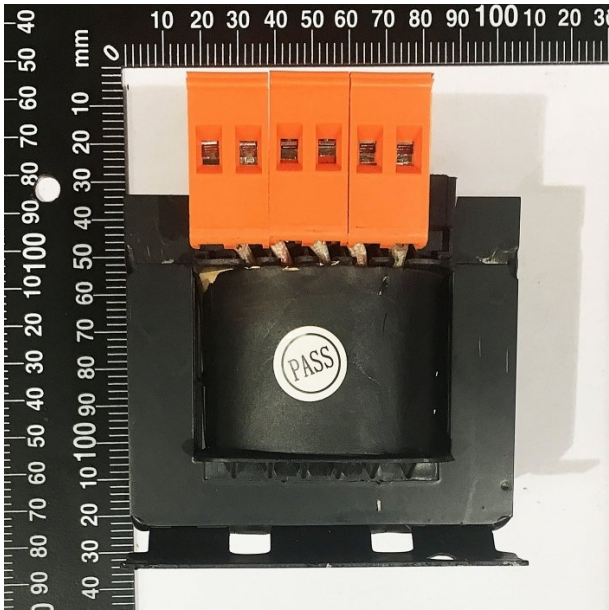

Product Brochure For 2DV1000

TRANSFORMER 415-24 100VA - #

Suits: GHD-38B (D1325)

ORDER CODE: 2DV1000

Size: ~

Specific Features

Top View