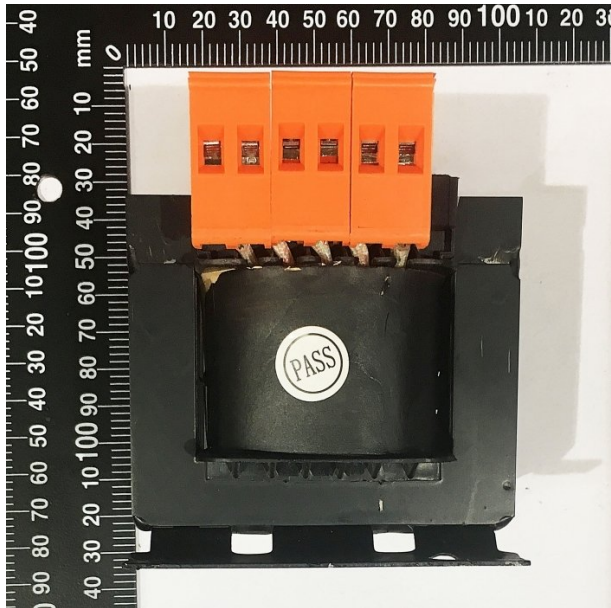

Product Brochure For 2DV1000

**TRANSFORMER 415-24 100VA - #**

Suits: GHD-38B (D1325)

ORDER CODE: 2DV1000

Size: ~

**Specific Features**

Top View