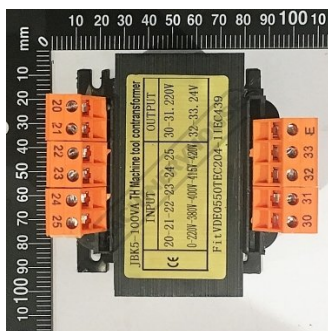

Product Brochure For 2DV1000

**TRANSFORMER 415-24 100VA - #**

Suits: GHD-38B (D1325)

ORDER CODE: 2DV1000

Size: ~

**Specific Features**

Top View