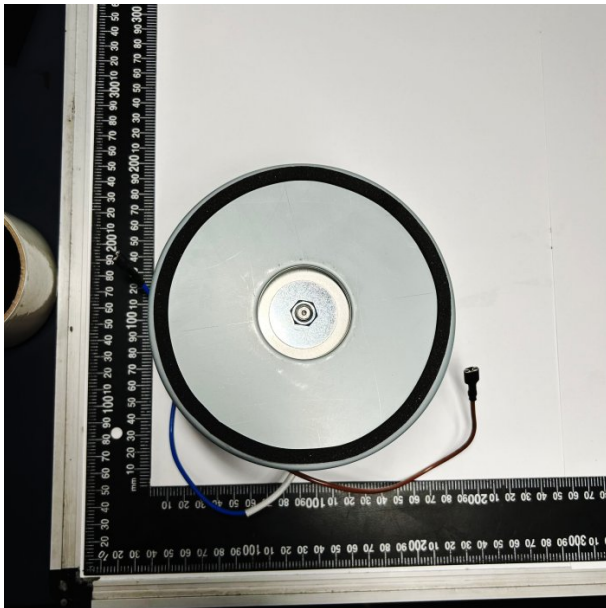

Product Brochure For 2CP0006

MOTOR 240V 800W SET 2 - #6

Suits: WE-100 (W270)

Please Call

ORDER CODE:	~
MODEL:	~
Motor Power (kW / hp):	~
Speed (rpm):	~
Shaft Diameter (mm):	~
Reversible Motor (Yes / No):	~
Fan Cooled (Yes / No):	Yes
Voltage (V):	220
Amps Required:	~
Input Power Supply Connection:	~

Description

Motor replacement to suit Fume Extractor WE-100 (W270)

Specific Features

2CP0006B