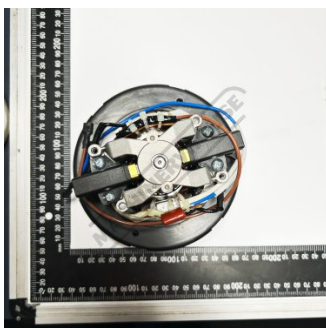

Product Brochure For 2CP0006

MOTOR 240V 800W SET 2 - #6

Suits: WE-100 (W270)

Please Call

ORDER CODE:	~
MODEL:	~
Motor Power (kW / hp):	~
Speed (rpm):	~
Shaft Diameter (mm):	~
Reversible Motor (Yes / No):	~
Fan Cooled (Yes / No):	Yes
Voltage (V):	220
Amps Required:	~
Input Power Supply Connection:	~

Description

Motor replacement to suit Fume Extractor WE-100 (W270)

Specific Features

2CP0006B