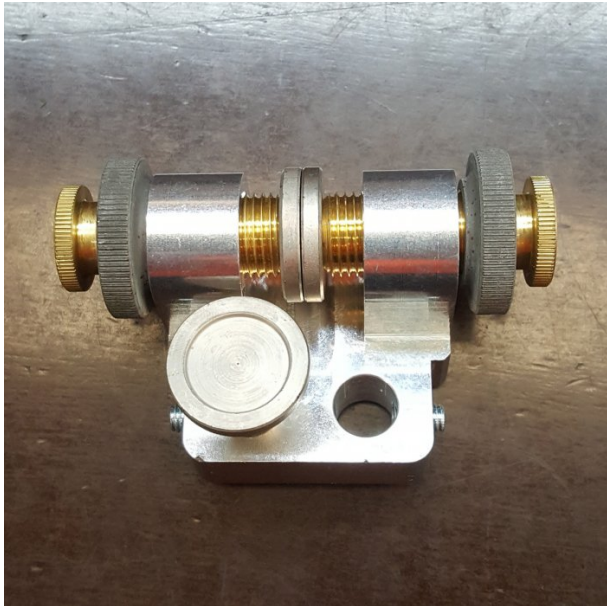

Product Brochure For 2BX0027

GUIDE BLADE ASSY - #23~27+50

Suits: BASATO 4

Please Call

Specific Features

Image 2