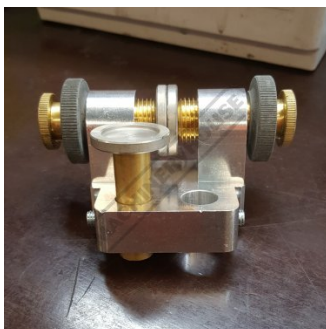

Product Brochure For 2BX0027

GUIDE BLADE ASSY - #23~27+50

Suits: BASATO 4

Please Call

Specific Features

Image 2