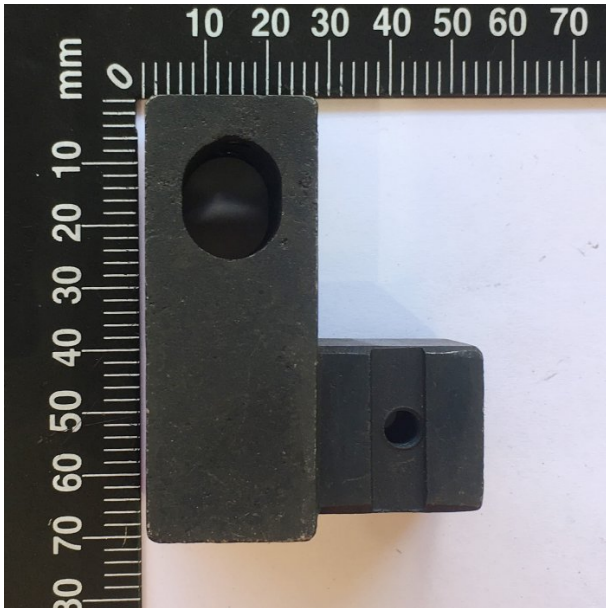

Product Brochure For 2BP0040

**GUIDE POLE CONNECTOR - #40**

Suits: BP-355

Ex GST  
\$30.00

Inc GST  
\$34.50

**Specific Features**

Side View