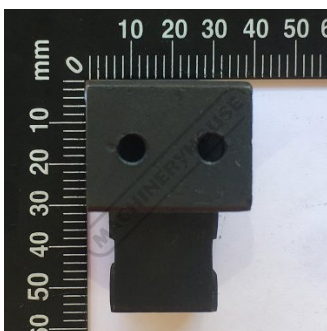

Product Brochure For 2BP0040

**GUIDE POLE CONNECTOR - #40**

Suits: BP-355

Ex GST  
\$30.00

Inc GST  
\$34.50

**Specific Features**

Side View