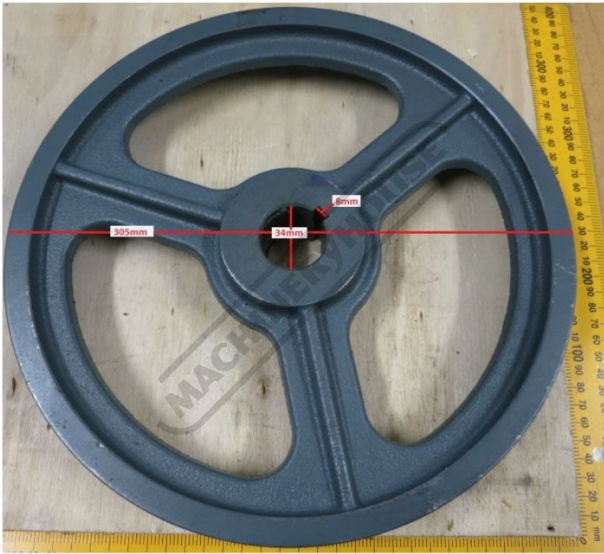

Product Brochure For 2BM0024

WHEEL (DRIVE) - #24

Suits: EB-260A + other models

Distance between legs:

2BM0024

Specific Features

2BM0024 MOTOR FLYWHEEL side view