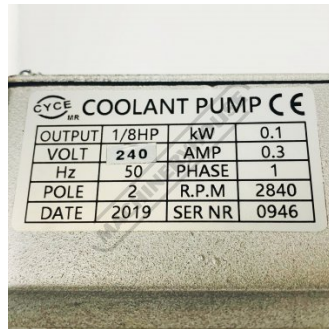

# COOLANT PUMP 240V 85MM LEG - #4

(SEE 2BM0004 FOR 415V)

Suits: EB-260V + other models

Ex GST  
**\$255.00**

Inc GST  
**\$293.25**

ORDER CODE:	~
MODEL:	~
Type:	~
Tank Capacity (Litre):	~
Discharge at 1 metre Lift (L/min):	~
Length (L) (mm):	~
Submerge Depth (L1) (mm):	~
4 Mount Holes (PCD) (mm):	~
Threaded Outlet (BSPT):	~
A (mm):	~
B (mm):	~
C (mm):	~
D (mm):	~
E (mm):	~
F (mm):	~
G (mm):	~
H:	~
I (mm):	~
J (mm):	~
K (mm):	~
Motor Power (hp):	~
Voltage / Amperage (V / amp):	~
Dimensions (L x W x H) (mm):	~
Nett Weight (kg):	~

## Specific Features

Image 2

Image 3