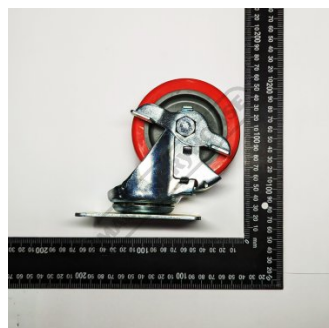

Product Brochure For 1PK0001

CASTER WHEEL - #1

(INDIVIDUAL)

Suits: LT-360 (J051) + other models

Please Call

Description

Individual Caster wheel replacement for the LT-360 and LT-227 Lifting Trolleys.

Specific Features

Top View

Brake View