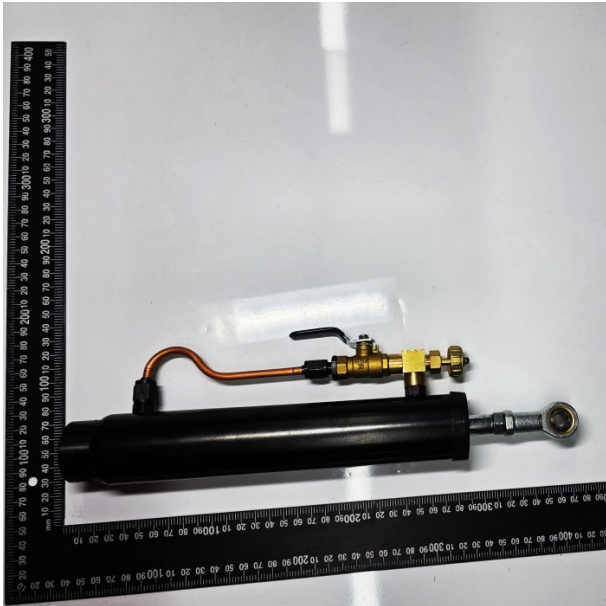

Product Brochure For 1BD0082

HYDRAULIC CYLINDER - #82

Suits: BS-7 (B007)

Distance between legs:

1BD0082

Description

- Top eye I.D.=10mm
- Bottom eye I.D.=12mm