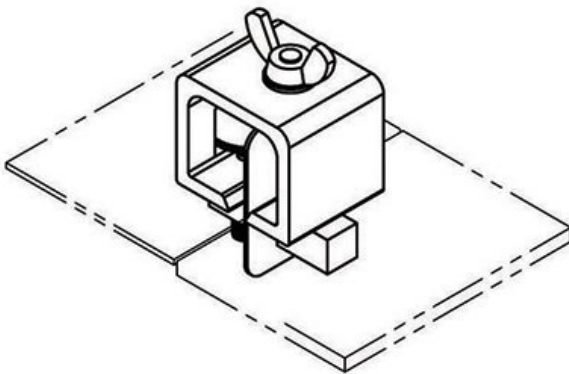

Product Brochure For W113

BWC-4 - Butt Welding Aluminium & Steel Clamp Set

0 - 3mm Clamping Thickness
Set of 4 Clamps

Ex GST
\$44.00

Inc GST
\$50.60

ORDER CODE:	W113
MODEL:	BWC-4
Type:	Butt Welding Clamp Set
Table Height with Stand (mm):	~
Suits Table Size:	~
Material Finish:	~
Clamping Capacity:	0 - 3mm
Locking Handle - Pivot Movement:	~
Clamp Bar - Pivot Movement:	~
Plunger Travel (mm):	~
Throat Depth (mm):	16mm
Opening (mm):	~
Size:	16 x 30mm Clamp Area
Size:	~
Quantity Per Pack (No.):	~
Thread:	~
Number of Holes (No.):	~
Slot Length (mm):	~
Magnet Clamp Angle (deg):	~
Pull Force (kg):	~
Clamping Force (kg):	Finger Thumb Lock
Suits:	~
Over all Length:	~
Nett Weight (kg):	0.38

Description

A simple and efficient way of ensuring a perfect welded butt joint.
Holds panels edge to edge with almost no gap - allowing full penetration of the weld.
Patented level adjustment allows accurate joining of dissimilar thicknesses of materials.
Level adjustment allows flat alignment of top or bottom surface of panels.

Features

- Manufactured from steel with an aluminium body
- Level adjusting screws between 0 to 3mm either side
- Knurled adjusting screw head

Product Brochure For W113

Specific Features

Close Up View

Shown How To Use