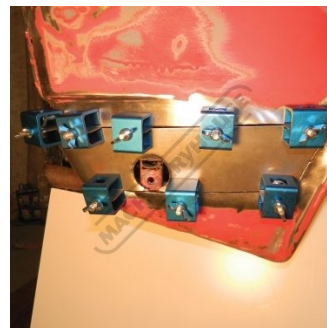

Product Brochure For W113

BWC-4 - Butt Welding Aluminium & Steel Clamp Set

0 - 3mm Clamping Thickness
Set of 4 Clamps

Ex GST
\$44.00

Inc GST
\$50.60

ORDER CODE:	W113
MODEL:	BWC-4
Type:	Butt Welding Clamp Set
Table Height with Stand (mm):	~
Suits Table Size:	~
Material Finish:	~
Clamping Capacity:	0 - 3mm
Locking Handle - Pivot Movement:	~
Clamp Bar - Pivot Movement:	~
Plunger Travel (mm):	~
Throat Depth (mm):	16mm
Opening (mm):	~
Size:	16 x 30mm Clamp Area
Size:	~
Quantity Per Pack (No.):	~
Thread:	~
Number of Holes (No.):	~
Slot Length (mm):	~
Magnet Clamp Angle (deg):	~
Pull Force (kg):	~
Clamping Force (kg):	Finger Thumb Lock
Suits:	~
Over all Length:	~
Nett Weight (kg):	0.38

Description

A simple and efficient way of ensuring a perfect welded butt joint.
Holds panels edge to edge with almost no gap - allowing full penetration of the weld.
Patented level adjustment allows accurate joining of dissimilar thicknesses of materials.
Level adjustment allows flat alignment of top or bottom surface of panels.

Features

- Manufactured from steel with an aluminium body
- Level adjusting screws between 0 to 3mm either side
- Knurled adjusting screw head

Product Brochure For W113

Specific Features

Close Up View

Shown How To Use