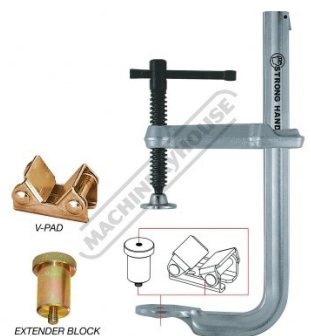

Description

A simple and efficient way of ensuring a perfect welded butt joint.
Holds panels edge to edge with almost no gap - allowing full penetration of the weld.
Patented level adjustment allows accurate joining of dissimilar thicknesses of materials.
Level adjustment allows flat alignment of top or bottom surface of panels.

Features

- Manufactured from steel with an aluminium body
- Level adjusting screws between 0 to 3mm either side
- Knurled adjusting screw head

Product Brochure For W113

Specific Features

Close Up View

Shown How To Use

C0010
Ratchet F Clamp

C0012
Ratchet F Clamp

C0013
Ratchet F Clamp

C0015
Ratchet F Clamp

W1026
4 In One Utility Clamping System

Product Brochure For W113

W1027
4 In One Utililty Clamping System

W1005
Snake Magnet & Spring Clamp

W1006
Adjust-O Magnet Square - Heavy Duty

W1007
Adjust-O Magnet Square - Heavy Duty

W1009
Mini Magnet Squares - (2-Pack)

W1010
Corner Magnets - (2-Pack)

W1011
XYZ Magnet Squares - Multi-Angle - (2-Pack)

W1012
Adjustable Corner Clamping Plier Set