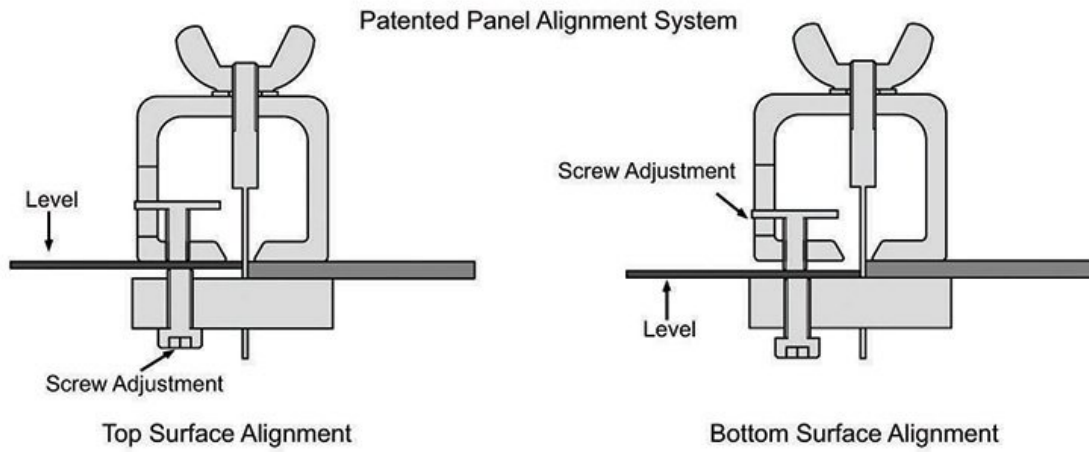

Product Brochure For W113

BWC-4 - Butt Welding Aluminium & Steel Clamp Set

0 - 3mm Clamping Thickness
Set of 4 Clamps

Ex GST
\$44.00

Inc GST
\$50.60

ORDER CODE:	W113
MODEL:	BWC-4
Type:	Butt Welding Clamp Set
Table Height with Stand (mm):	~
Suits Table Size:	~
Material Finish:	~
Clamping Capacity:	0 - 3mm
Locking Handle - Pivot Movement:	~
Clamp Bar - Pivot Movement:	~
Plunger Travel (mm):	~
Throat Depth (mm):	16mm
Opening (mm):	~
Size:	16 x 30mm Clamp Area
Size:	~
Quantity Per Pack (No.):	~
Thread:	~
Number of Holes (No.):	~
Slot Length (mm):	~
Magnet Clamp Angle (deg):	~
Pull Force (kg):	~
Clamping Force (kg):	Finger Thumb Lock
Suits:	~
Over all Length:	~
Nett Weight (kg):	0.38

Description

A simple and efficient way of ensuring a perfect welded butt joint.
Holds panels edge to edge with almost no gap - allowing full penetration of the weld.
Patented level adjustment allows accurate joining of dissimilar thicknesses of materials.
Level adjustment allows flat alignment of top or bottom surface of panels.

Features

- Manufactured from steel with an aluminium body
- Level adjusting screws between 0 to 3mm either side
- Knurled adjusting screw head

Product Brochure For W113

Specific Features

Close Up View

Shown How To Use