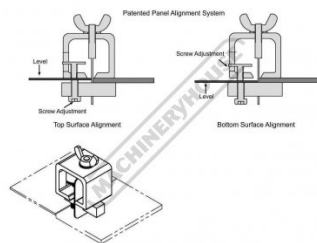

Description

A simple and efficient way of ensuring a perfect welded butt joint.
Holds panels edge to edge with almost no gap - allowing full penetration of the weld.
Patented level adjustment allows accurate joining of dissimilar thicknesses of materials.
Level adjustment allows flat alignment of top or bottom surface of panels.

Features

- Manufactured from steel with an aluminium body
- Level adjusting screws between 0 to 3mm either side
- Knurled adjusting screw head

Product Brochure For W113

Specific Features

Close Up View

Shown How To Use