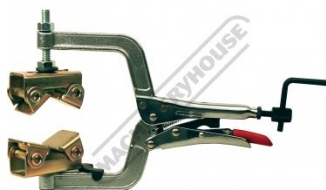

Description

A simple and efficient way of ensuring a perfect welded butt joint.
Holds panels edge to edge with almost no gap - allowing full penetration of the weld.
Patented level adjustment allows accurate joining of dissimilar thicknesses of materials.
Level adjustment allows flat alignment of top or bottom surface of panels.

Features

- Manufactured from steel with an aluminium body
- Level adjusting screws between 0 to 3mm either side
- Knurled adjusting screw head

Product Brochure For W113

Specific Features

Close Up View

Shown How To Use

W1006
Adjust-O Magnet Square - Heavy Duty

W1007
Adjust-O Magnet Square - Heavy Duty

W1009
Mini Magnet Squares - (2-Pack)

W1010
Corner Magnets - (2-Pack)

W1011
XYZ Magnet Squares - Multi-Angle - (2-Pack)

W1012
Adjustable Corner Clamping Plier Set

W1013
Corner Clamping Plier

W1014
Pipe Plier - Large

W1015
Pipe Plier

W1016
Locking C-Clamp - Round Tip

Product Brochure For W113

W1017

Locking C-Clamp - Swivel Tip

W1018