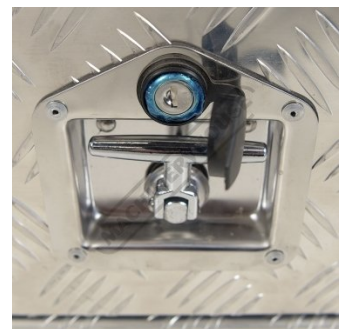

**Description**

The NEW & improved UB-1400F industrial aluminium truck box now with a wide & deep opening access, full length adjustable shelf is definitely a better option compared to all the conventional boxes in the market. Built with high grade & durable 3.2mm aluminium checker plate overall thickness (2.5mm at thinnest point). Ideally this box is suited to anyone needing to securely store tools in one location either in your shed, on your work Ute, van or truck and at an affordable price. This truck box is constructed & able to withstand the harshest Australian conditions all year round.

Features

- Made from 3.2mm Aluminium checker plate (2.5mm thinnest point)
- Full length stainless steel piano hinge on lid
- 2 x heavy duty gas struts to support lid when open
- 2 x key lockable stainless steel latches with weatherproof seals
- Water & dust resistant rubber lid seal to protect tools from the elements
- Includes 5 position adjustable top shelf
- Overall box size: 1400 x 500 x 800mm (LxWxH)
- Weighs 48Kg

Side View Lid Open

Gas Strut Lid

Gas Strut Lid Left View

Gas Strut Ball Joint

Adjustable Shelf

Rubber Seal

Full Length Piano Hinge

Full Length Piano Hinge Lid

Heavy Duty Lock Mechanism

Lockable Latch

Product Brochure For T740

T Handle Latch in Open Position

Made from Aluminium Checker Plate

Recommended Accessories

C410
Heavy Duty Caster Wheel Set

C411
Industrial Caster Wheel Set