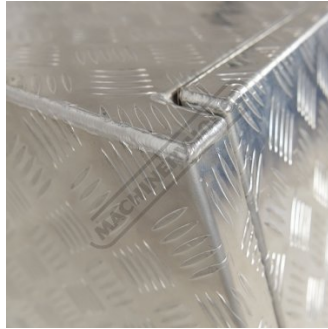

**Description**

The NEW & improved UB-1400F industrial aluminium truck box now with a wide & deep opening access, full length adjustable shelf is definitely a better option compared to all the conventional boxes in the market. Built with high grade & durable 3.2mm aluminium checker plate overall thickness (2.5mm at thinnest point). Ideally this box is suited to anyone needing to securely store tools in one location either in your shed, on your work Ute, van or truck and at an affordable price. This truck box is constructed & able to withstand the harshest Australian conditions all year round.

Side View Lid Open

Gas Strut Lid

Gas Strut Lid Left View

Gas Strut Ball Joint

Adjustable Shelf

Rubber Seal

Full Length Piano Hinge

Full Length Piano Hinge Lid

Heavy Duty Lock Mechanism

Lockable Latch

Product Brochure For T740

T Handle Latch in Open Position

Made from Aluminium Checker Plate

Recommended Accessories

C410
Heavy Duty Caster Wheel Set

C411
Industrial Caster Wheel Set

S014
Industrial Steel Shelving

M800
Rubber Mat - Anti-Fatigue

M805
Rubber Mat - Anti-Fatigue