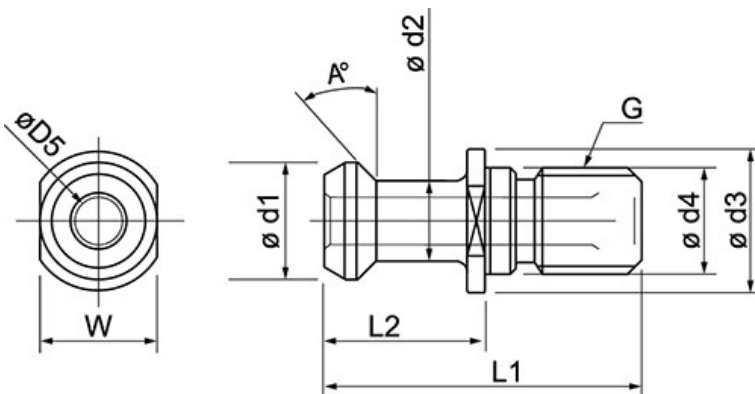

Order Code: T445
MAS P50T 45° Type 1 - Pull Stud
BT-50

**ex GST****inc GST****\$36.00****\$41.40**

ORDER CODE	T445
Type	BT50
A (deg)	45°
G (mm)	M24
d1 (mm)	23.0
d2 (mm)	17.0
d3 (mm)	38.0
d4 (mm)	25.0
D5 (mm)	8.0
L1 (mm)	85.00
L2 (mm)	45.50
W (mm)	30.0

Description

Precision ground
 Through Coolant

Features

- Through coolant with M24 thread
- MAS403BT50 Standard