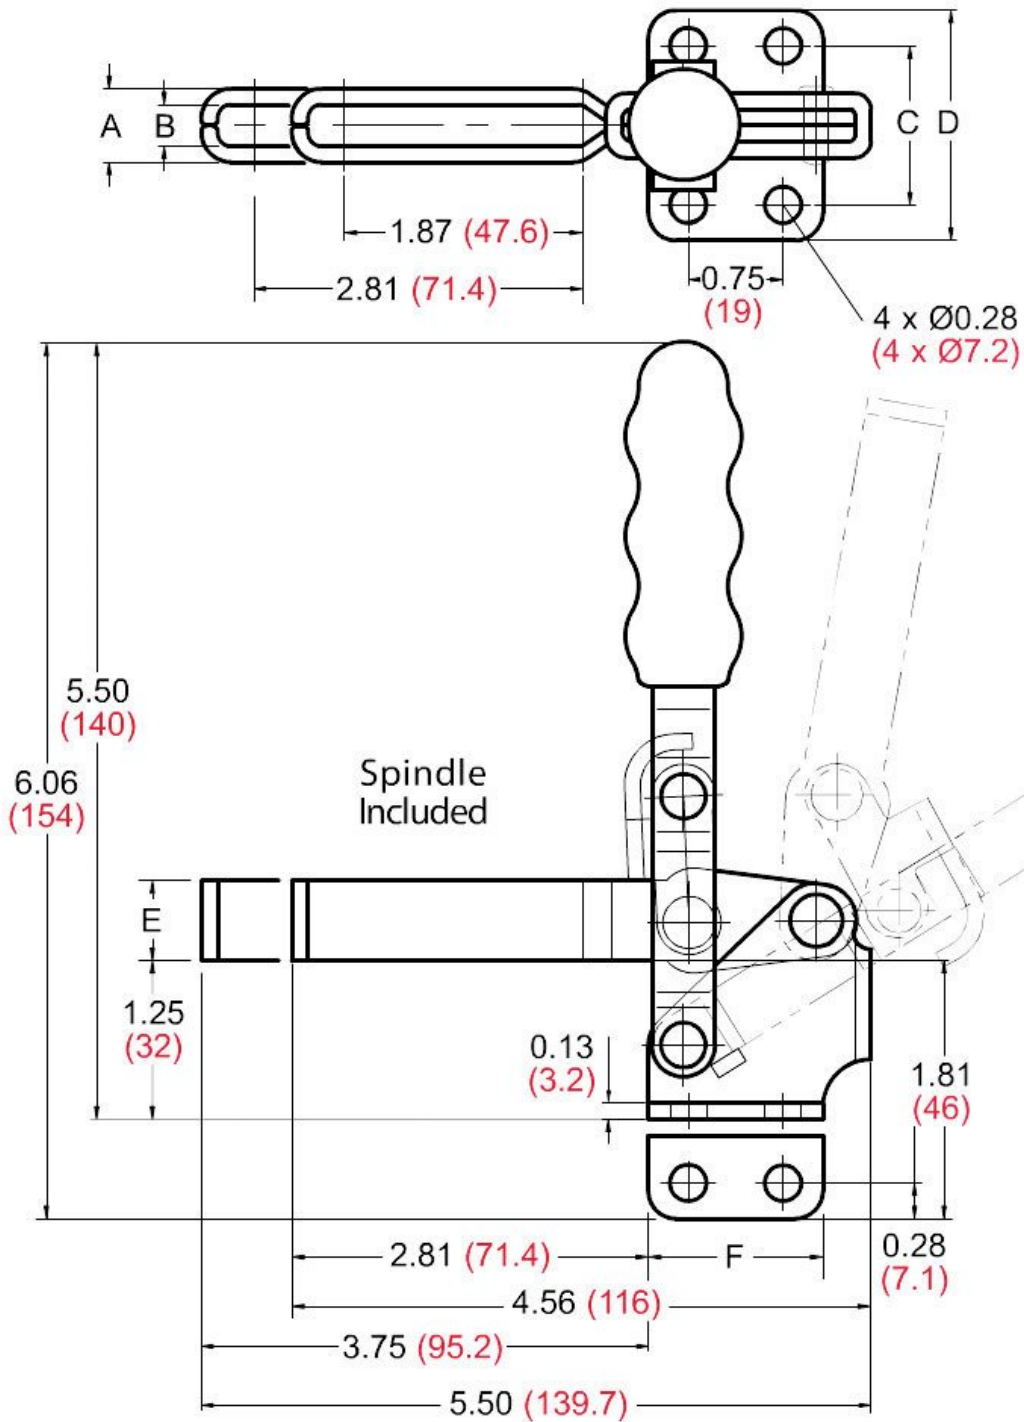

Product Brochure For C100